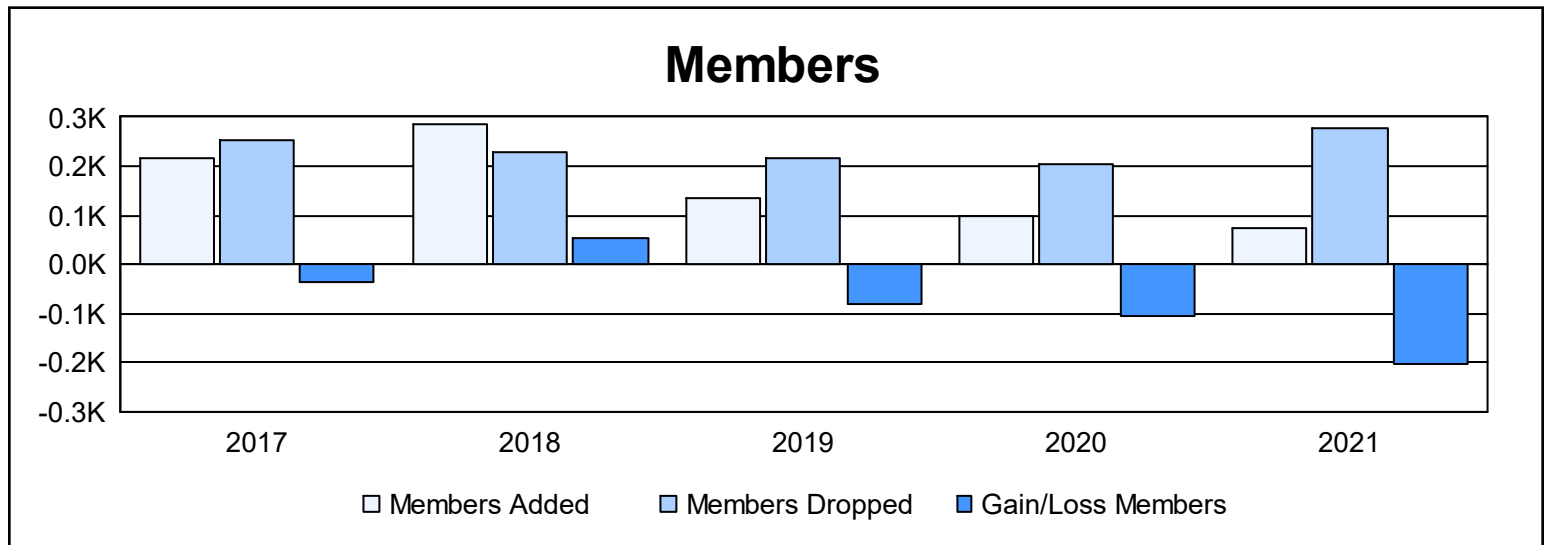

Year	New Clubs	Dropped Clubs	Gain/ Loss Clubs	New Members	Charter Members	Reinstate Members	Transfer Members	Total Member Added	Total Members Dropped	Gain/ Loss Members
2016-2017	1	1	0	185	26	1	6	218	254	-36
2017-2018	1	0	1	247	23	7	7	284	230	54
2018-2019	0	3	-3	117	1	8	9	135	215	-80
2019-2020	0	4	-4	93	0	2	3	98	204	-106
2020-2021	0	8	-8	65	0	4	4	73	276	-203
<b>Average</b>	<b>0</b>	<b>3</b>	<b>-3</b>	<b>141</b>	<b>10</b>	<b>4</b>	<b>6</b>	<b>162</b>	<b>236</b>	<b>-74</b>

### Membership Composition June 2021 Cumulative