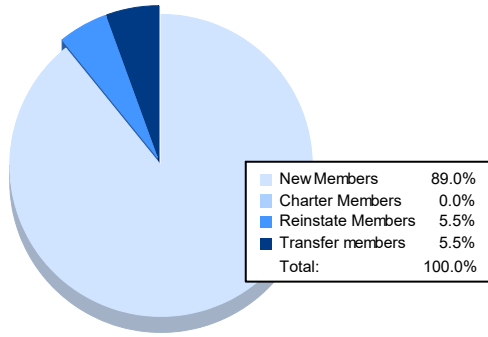

Year	New Clubs	Dropped Clubs	Gain/ Loss Clubs	New Members	Charter Members	Reinstate Members	Transfer Members	Total Member Added	Total Members Dropped	Gain/ Loss Members
2016-2017	1	1	0	185	26	1	6	218	254	-36
2017-2018	1	0	1	247	23	7	7	284	230	54
2018-2019	0	3	-3	117	1	8	9	135	215	-80
2019-2020	0	4	-4	93	0	2	3	98	204	-106
2020-2021	0	8	-8	65	0	4	4	73	276	-203
<b>Average</b>	<b>0</b>	<b>3</b>	<b>-3</b>	<b>141</b>	<b>10</b>	<b>4</b>	<b>6</b>	<b>162</b>	<b>236</b>	<b>-74</b>

### Membership Composition June 2021 Cumulative