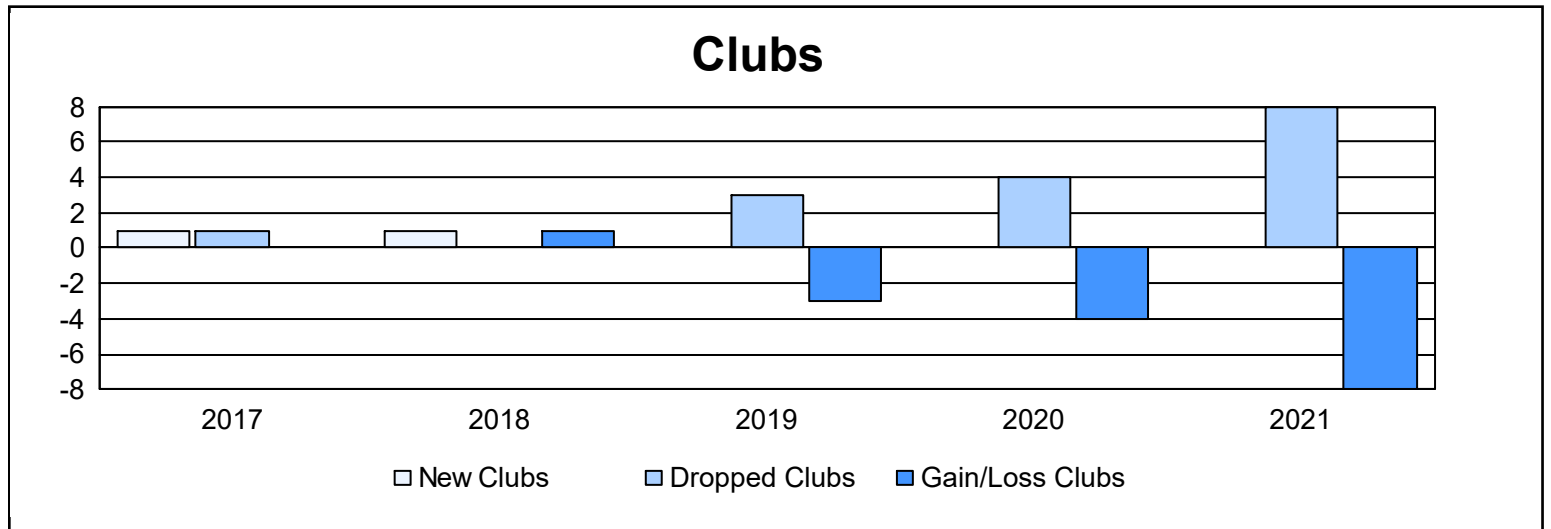

Year	New Clubs	Dropped Clubs	Gain/ Loss Clubs	New Members	Charter Members	Reinstate Members	Transfer Members	Total Member Added	Total Members Dropped	Gain/ Loss Members
2016-2017	1	1	0	185	26	1	6	218	254	-36
2017-2018	1	0	1	247	23	7	7	284	230	54
2018-2019	0	3	-3	117	1	8	9	135	215	-80
2019-2020	0	4	-4	93	0	2	3	98	204	-106
2020-2021	0	8	-8	65	0	4	4	73	276	-203
<b>Average</b>	<b>0</b>	<b>3</b>	<b>-3</b>	<b>141</b>	<b>10</b>	<b>4</b>	<b>6</b>	<b>162</b>	<b>236</b>	<b>-74</b>

### Membership Composition June 2021 Cumulative